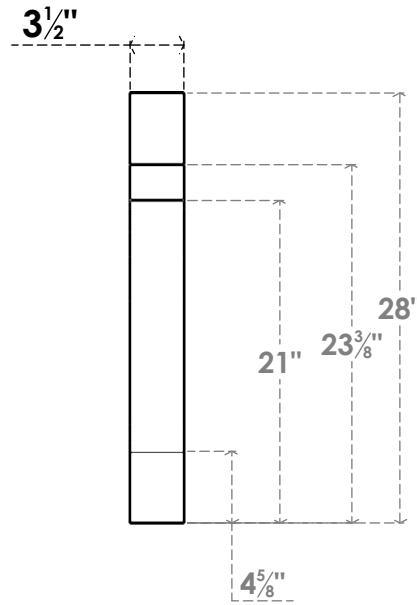

ITEM NUMBER: BRCPC035X24000X28000MRC

3 1/2"W X 24"D X 28"H MERCED ARCHITECTURAL GRADE PVC CLOSED KNEE BRACE

SIDE PROFILE

FRONT PROFILE

ISOMETRIC

EKENA MILLWORK
2300 WEST MAIN ST.
CLARKSVILLE, TX 75426
TOLL FREE: 866-607-0453
WWW.EKENAMILLWORK.COM