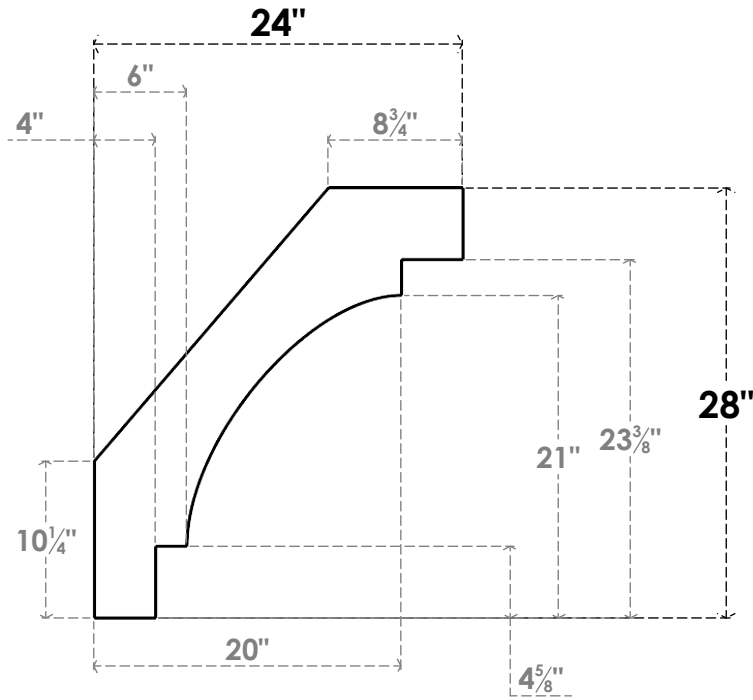

ITEM NUMBER: BRCPC035X24000X28000MRC

3 1/2"W X 24"D X 28"H MERCED ARCHITECTURAL GRADE PVC CLOSED KNEE BRACE

SIDE PROFILE

FRONT PROFILE

ISOMETRIC

EKENA MILLWORK
2300 WEST MAIN ST.
CLARKSVILLE, TX 75426
TOLL FREE: 866-607-0453
WWW.EKENAMILLWORK.COM

NOTES

1. INSTALLATION TO BE COMPLETED IN ACCORDANCE WITH MANUFACTURER'S SPECIFICATIONS.
2. DRAWING MAY NOT BE TO SCALE
3. THIS DRAWING IS INTENDED FOR DESIGN AND PLANNING PURPOSES ONLY.
4. ALL INFORMATION CONTAINED HEREIN WAS CURRENT AT THE TIME OF DEVELOPMENT BUT MUST BE REVIEWED AND APPROVED BY THE PRODUCT MANUFACTURER TO BE CONSIDERED ACCURATE.
5. ARCHITECTURAL GRADE PVC PRODUCTS ARE MADE FROM EXPANDED CELLULAR PVC AND COME NATURALLY WHITE BUT MAY BE PAINTED